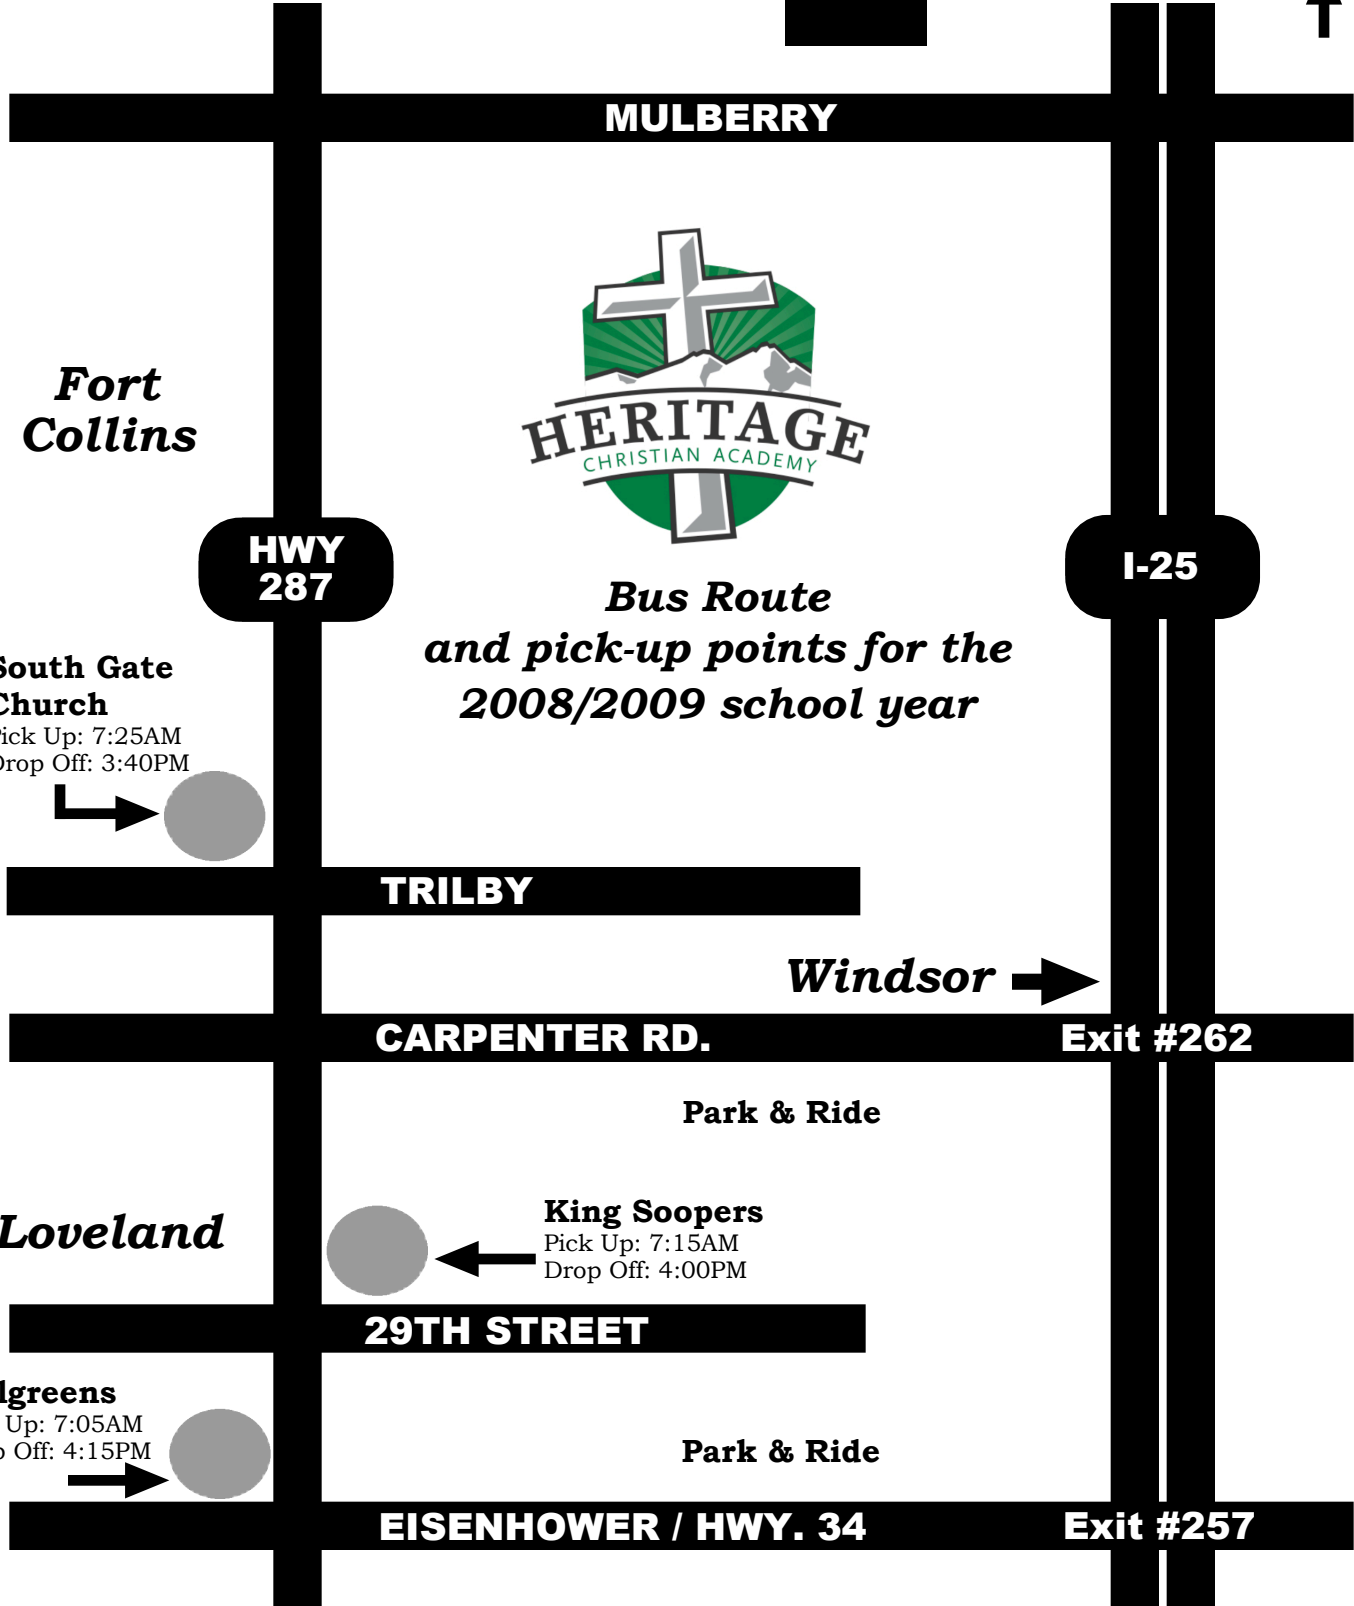

# BUS ROUTE

**HCA**

*Bus Route  
and pick-up points for the  
2008/2009 school year*

**Fort  
Collins**

**HWY  
287**

**I-25**

**South Gate  
Church**  
Pick Up: 7:25AM  
Drop Off: 3:40PM

**TRILBY**

**Windsor** →

**CARPENTER RD.**

**Exit #262**

**Park & Ride**

**Loveland**

← **King Soopers**  
Pick Up: 7:15AM  
Drop Off: 4:00PM

**29TH STREET**

**Park & Ride**

**Walgreens**  
Pick Up: 7:05AM  
Drop Off: 4:15PM

**EISENHOWER / HWY. 34**

**Exit #257**

**Greeley** →